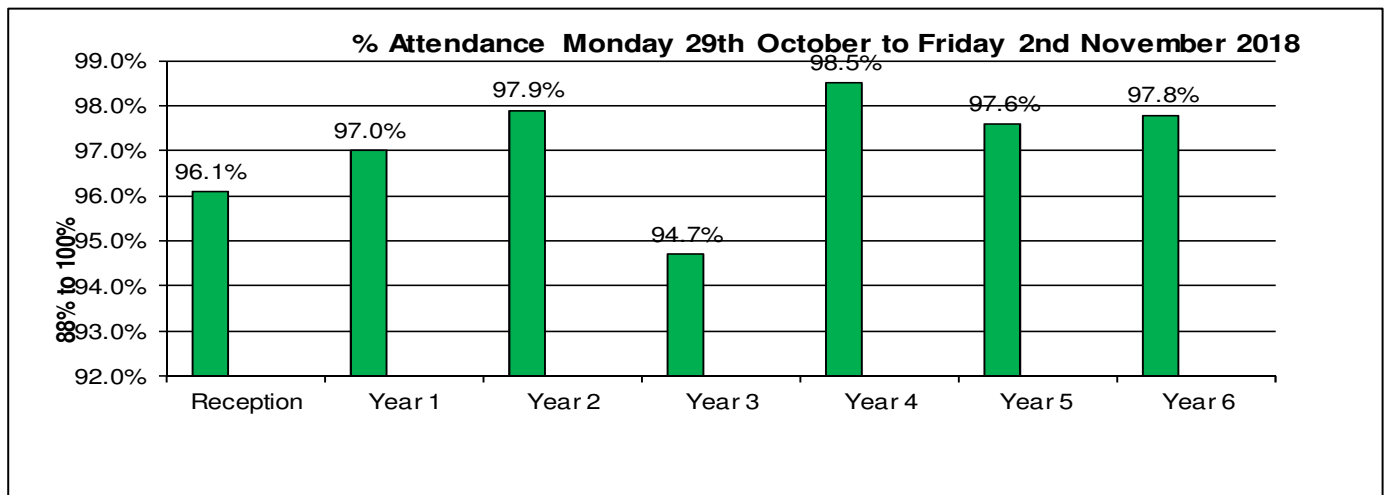

Attendance 2018/2019

Well Done to Year 4 who had the best attendance the week before half term! The whole school attendance for last week was 97.3% and the whole school attendance is 97.3%. The schools target is 97%. Which class will be top of the league next week?

Watch this space to find out!

Coventry City Mission

Following last years huge success we have decided to work together, once again, with Coventry City Mission and take part in 'The Giving Tree'. Full information has been posted on Class Dojo, and today your child should have brought home with them a leaflet and also a gift tag for you, if possible, to purchase a gift. This is a wonderful opportunity for the community to help make some children really happy this Christmas. Thank you for your continued support.

Whoberleys Christmas Shop

Following the huge success over the last few years Whoberley Hall PTA Christmas Shop will be opening its doors again this year and we need your help! We are asking for donations of gifts such as smellies, jewellery, perfume, gift sets and children's gifts. All items must be new and unused. Please send any items into the school office. Thank you for your continued support.

Christmas Cards

Thank you to everyone who has returned their child's Christmas Card order. We will be placing the order on Monday morning so if you would like to place an order please send in your order and payment on Monday morning to ensure we have them in plenty of time for Christmas.