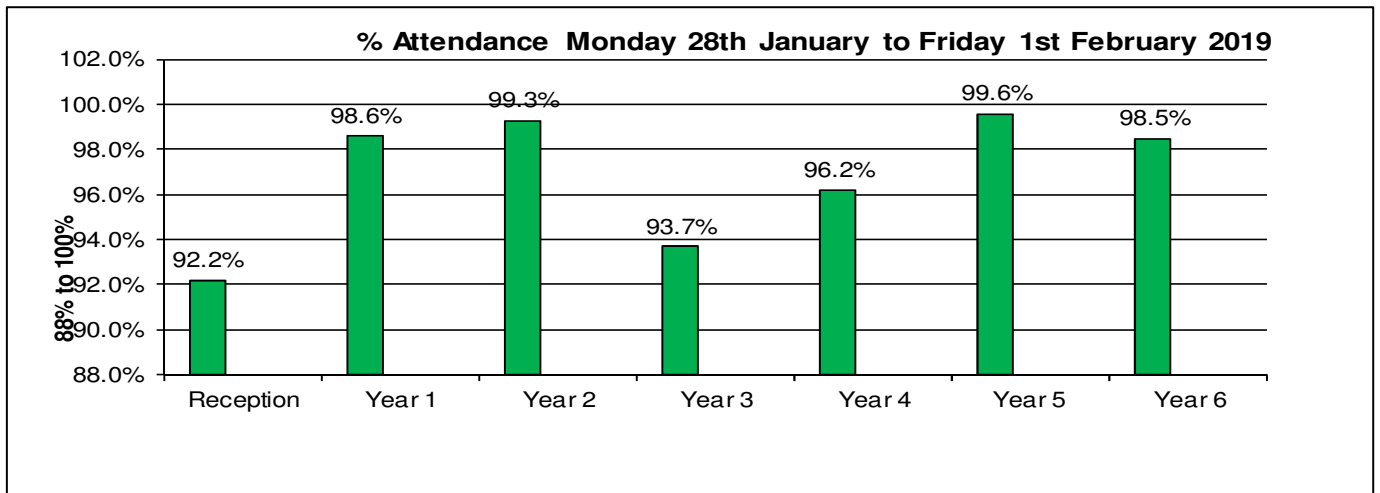

Attendance 2018/2019

Well Done to Year 5 who had the best attendance last week. The whole school attendance for last week was 97.6. The whole school attendance for the whole of the academic year is 96.6%. The schools target is 97%. Which class will be top of the league next week?

Watch this space to find out!

Attendance

Coventry Foodbank - Urgent Donations Needed

Once again, we would like to say a massive thank you to everyone who has sent in donations for the Coventry Foodbank. All donations are still very welcome.