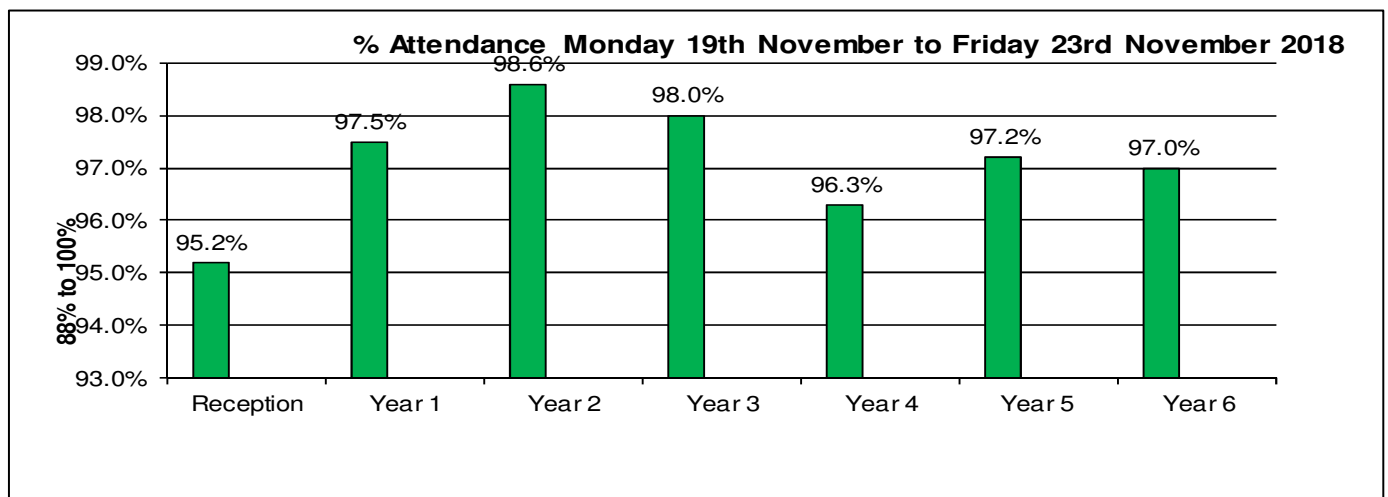

Attendance 2018/2019

Well Done to Year 2 who had the best attendance the week before half term! The whole school attendance for last week was 97.3% and the whole school attendance is 97.2%. The schools target is 97%. Which class will be top of the league next week? Watch this space to find out!

Christmas Timetable

Date:	Event:	Year:	Time:
Tuesday 4th December	Christmas Concert	Years 1, 2 & 3	2.00p.m. (Children welcome)
Tuesday 4th December	Christmas Concert	Years 1, 2 & 3	6.00pm (Adults only)
Thursday 11th December	Christmas Concert	Years 4, 5 & 6	2.00p.m. (Children welcome)
Thursday 11th December	Christmas Concert	Years 4, 5 & 6	6.00p.m. (Adults only)
Wednesday 12th December	Christmas School Dinner	Whole School	Lunchtime
Thursday 13th December	Winter Fayre	Whole School	3.30p.m. to 4.45p.m.
Monday 17th December	Christmas Party	Whole School	After Lunch
Tuesday 18th December	Special Visitor	Whole School	A.M.
Friday 21st December	Toy Day	Whole School	All Day
Friday 21st December	Carol Service	Whole School	9.15a.m. All Welcome