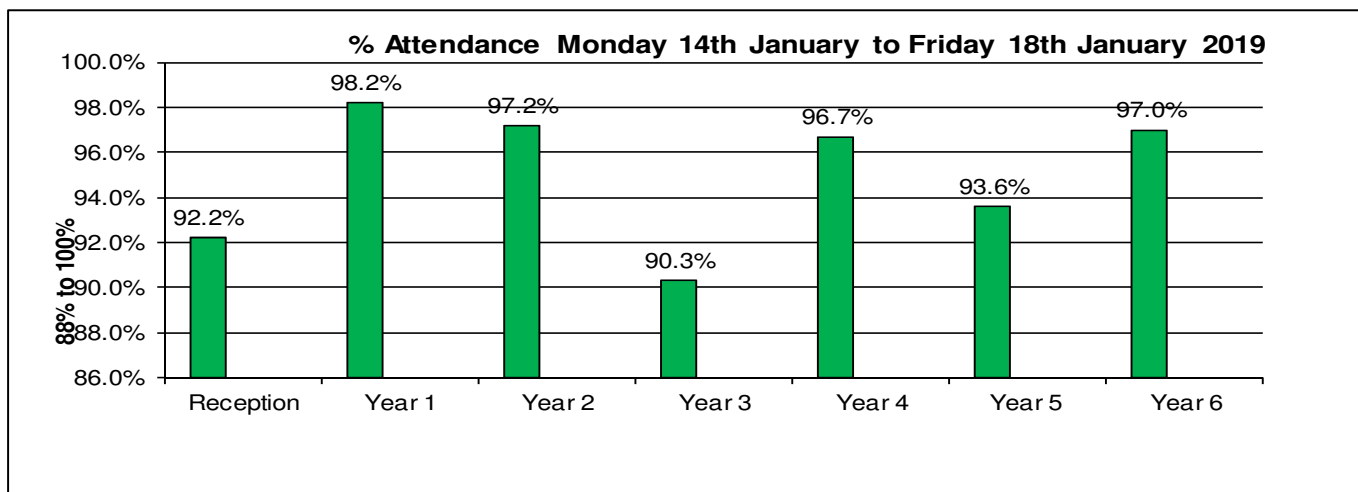

Half Term

The children break up for half term on **Thursday 14th February** and return to school on **Monday 25th February**.

(Friday 15th February is staff training day)

Nursery Places

If you have a child, or know someone that has a child, who is due to start Nursery this September Whoberley has spaces available. Please contact either Paula or Sally in the school office for an application form. We are now offering 30 hour funded places for Nursery children.

For more information go to www.coventry.gov.uk/info/39/nurseries_and_childcare/2054/free

Attendance 2018/2019

Well Done to Year 1 who had the best attendance last week. The whole school attendance for last week was 95.1%. The whole school attendance for the whole of the academic year is 96.6%. The schools target