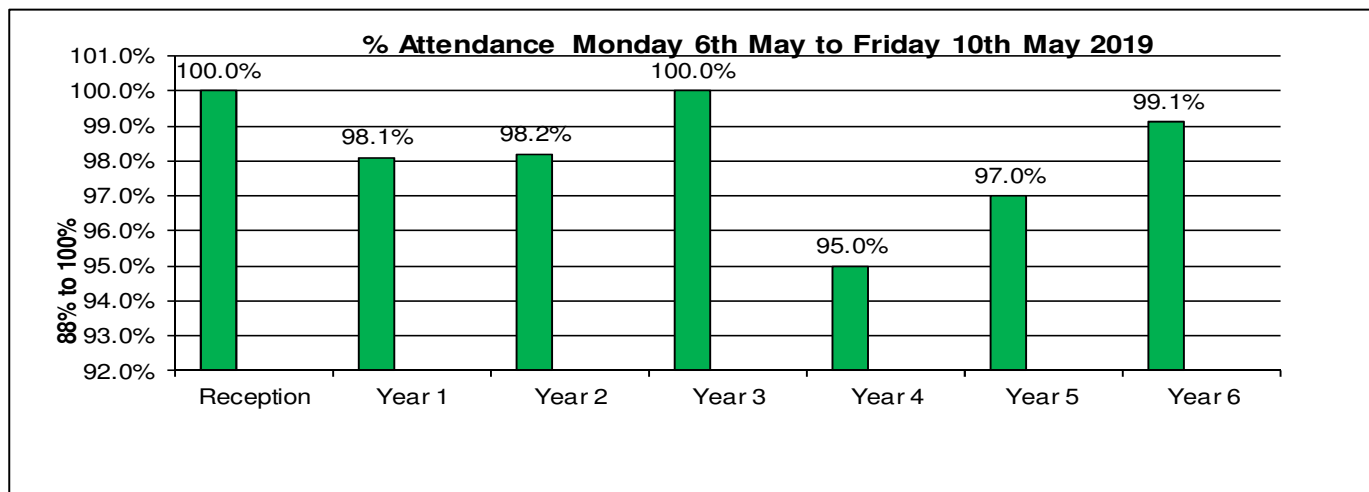

Attendance 2018/2019

Well Done to Reception and Year 3 who had the best attendance last week. The whole school attendance for last week was 98.1%. The whole school attendance for the whole of the academic year is 96.4%. The schools target is 97%. Which class will be top of the league when we return after Easter. Watch this space to find out!

Golden Top Table

Congratulations to the following pupils whose names were drawn out for receiving a golden star last week.

Hollie-Jade - Reception, Safi - Year 5, Sophie - Year 2, Reya - Year 3, Honey - Year 6
Harry - Year 4, Alexis - Year 3, Ben - Year 5, Annan - Year 4, Tabby - Reception

Wonder Wall

This weeks 'Wonder Wall' pupil is Kai in Year 3. Kai's written work has improved significantly this term and his attitude to learning and contributing in lessons has made him an outstanding member of Year 3. Well done Kai we are very proud of you.

Phase Celebrations & 100% Attendance Assembly

There will be an assembly at 2.45p.m. on Tuesday 11th June to celebrate the achievements of the children in Reception to Year 6 and also children who have achieved 100% attendance in the first half of the Summer Term. If your child is receiving an award a letter would have been sent home to you this week. Everyone is welcome to come along to the assembly will start at 2.45 p.m., tea and coffee will be available from 2.30p.m. We do hope to see you there.