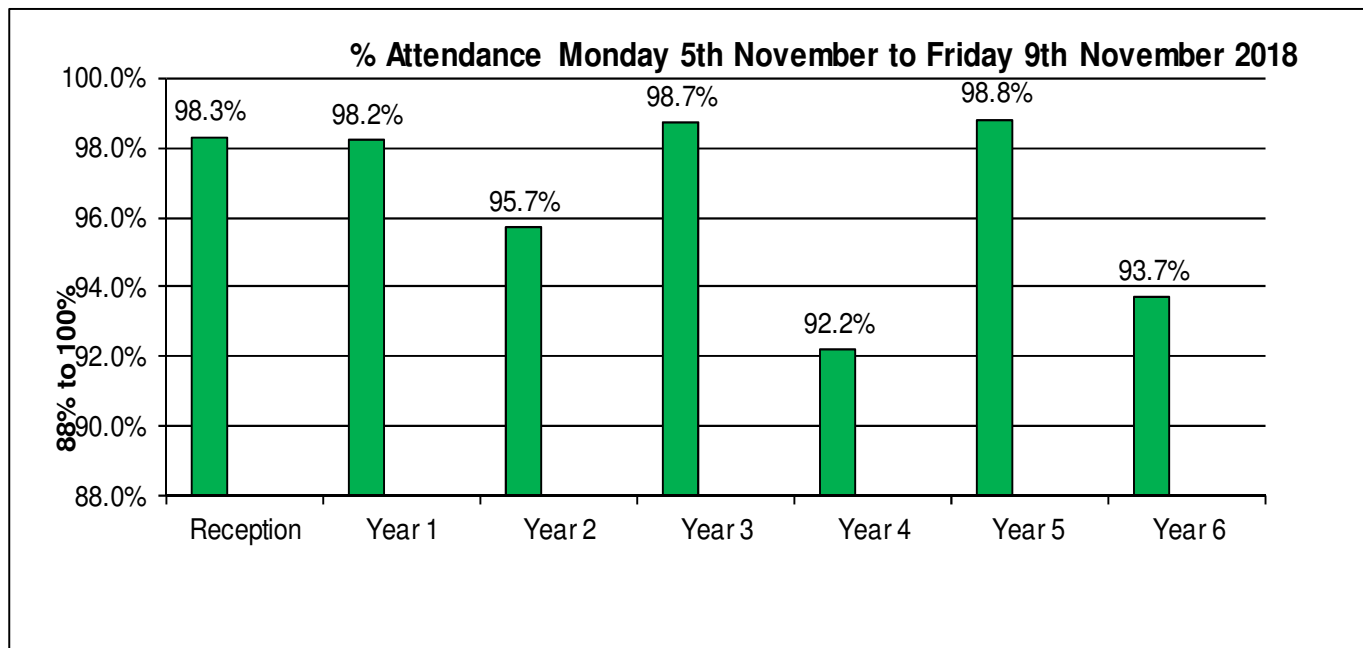

Attendance 2018/2019

Well Done to Year 5 who had the best attendance the week before half term! The whole school attendance for last week was 96.7% and the whole school attendance is 97.2%. The schools target is 97%. Which class will be top of the league next week?