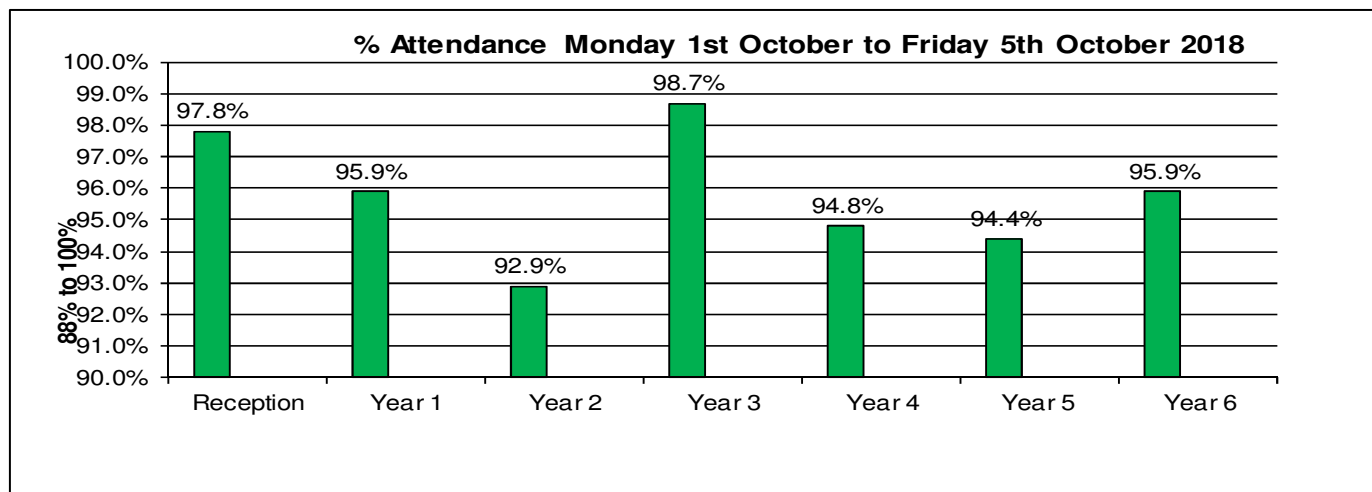

Please Note: Admissions are now taking applications by telephone.

Attendance 2018/2019

Well Done to Year 3 who had the best attendance last week!
 The whole school attendance for last week was 96.1% and the whole school attendance for this academic year was 97.4%.
 Which class will be top of the league next week?
 Watch this space to find out!