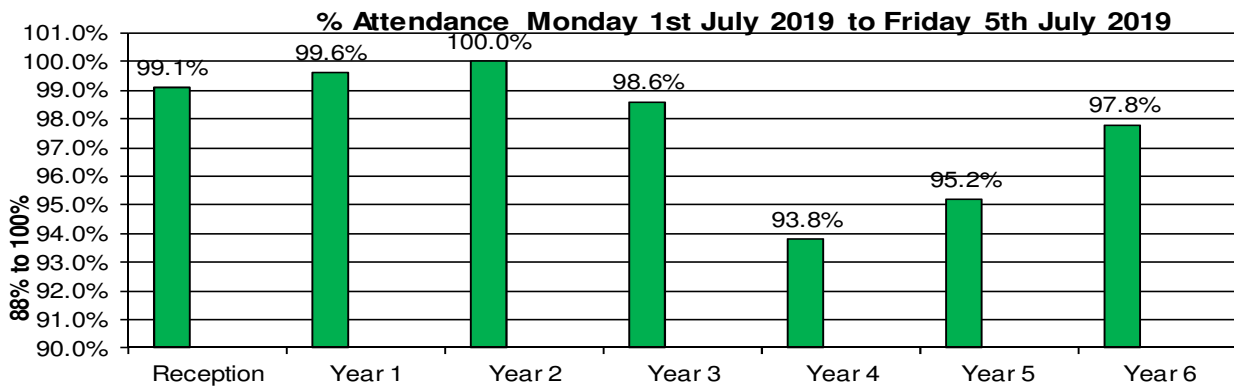

Attendance 2018/2019

Well Done to Year 2 who had 100% attendance last week. The whole school attendance for last week was 97.7%. The whole school attendance for the whole of the academic year is 96.5%. The schools target is 97%. Which class will be top of the league next week. Watch this space to find out!

Parents Evening

Thank you to everyone who came along to parents evening this week. We do hope that you enjoyed having the opportunity to see your child's work and see their class teacher.

DAYSRING STEEL BAND ARE RECRUITING!

We take on new players from age 7 upwards.

Some experience playing an instrument helpful but not essential.

We have two practices on a Tuesday night at Earlsdon Methodist Church. 6.30 - 7.00pm for Dayspring II (beginners) 7.00 - 8.00pm Dayspring (for experienced players)

Come along on a Tuesday term time.

info@dayspringsteelband.co.uk

Resprung Steel Band Concert featuring music from movies & musicals

All proceeds to Coventry & Warwickshire Mind

Come and join us for a great night of steel band music, a variety of refreshments including popcorn, cakes and more. Have a fun night and also help us to raise money for a great cause.

Saturday 20th July 7.30p.m. Earlsdon Methodist Church

Recommended donation Adults - £5 Children - £1

For further information text or call 07886078813

Golden Top Table

Congratulations to the following pupils whose names were drawn out for receiving a golden star last week.

Alex - Year 1 Leanna - Year 6 Amelia - Year 2 Jude - Year 4 Tiffany - Year 3

Jasmine H - Year 3 Ella HF - Year 1 Jessica - Year 5 Roman - Year 2 Rileigh - Year 4