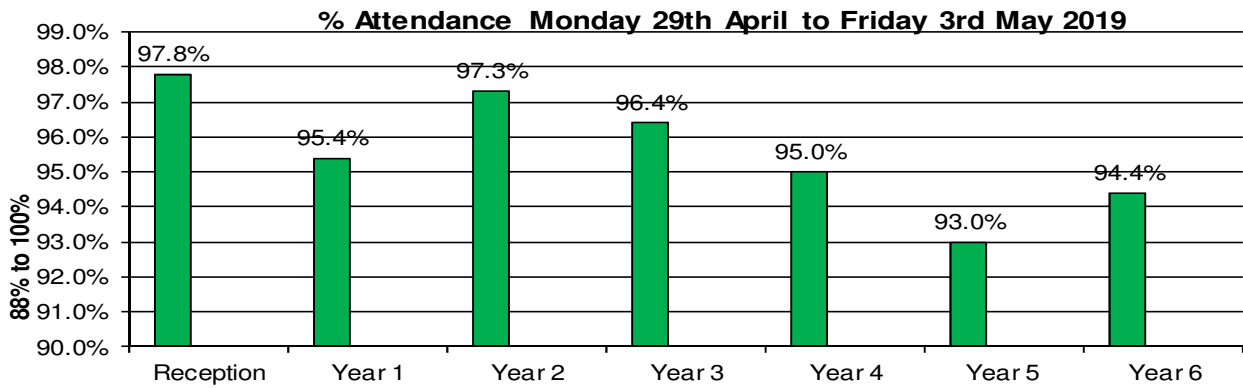

## Whoberley Hall Summer Fayre

Saturday 29th June 2019

1.00p.m. to 4.00p.m.

Keep the date free!

Further information to follow after half term.

## Whoberley Hall 50th Anniversary Reunion

For Ex-Staff & Ex-Pupils

Friday 5th July 2019 - 6.30p.m. to 10.30p.m.

## Attendance 2018/2019

Well Done to Reception who had the best attendance last week. The whole school attendance for last week was 95.7%. The whole school attendance for the whole of the academic year is 96.4%. The schools target is 97%. Which class will be top of the league when we return after Easter. Watch this space to find out!